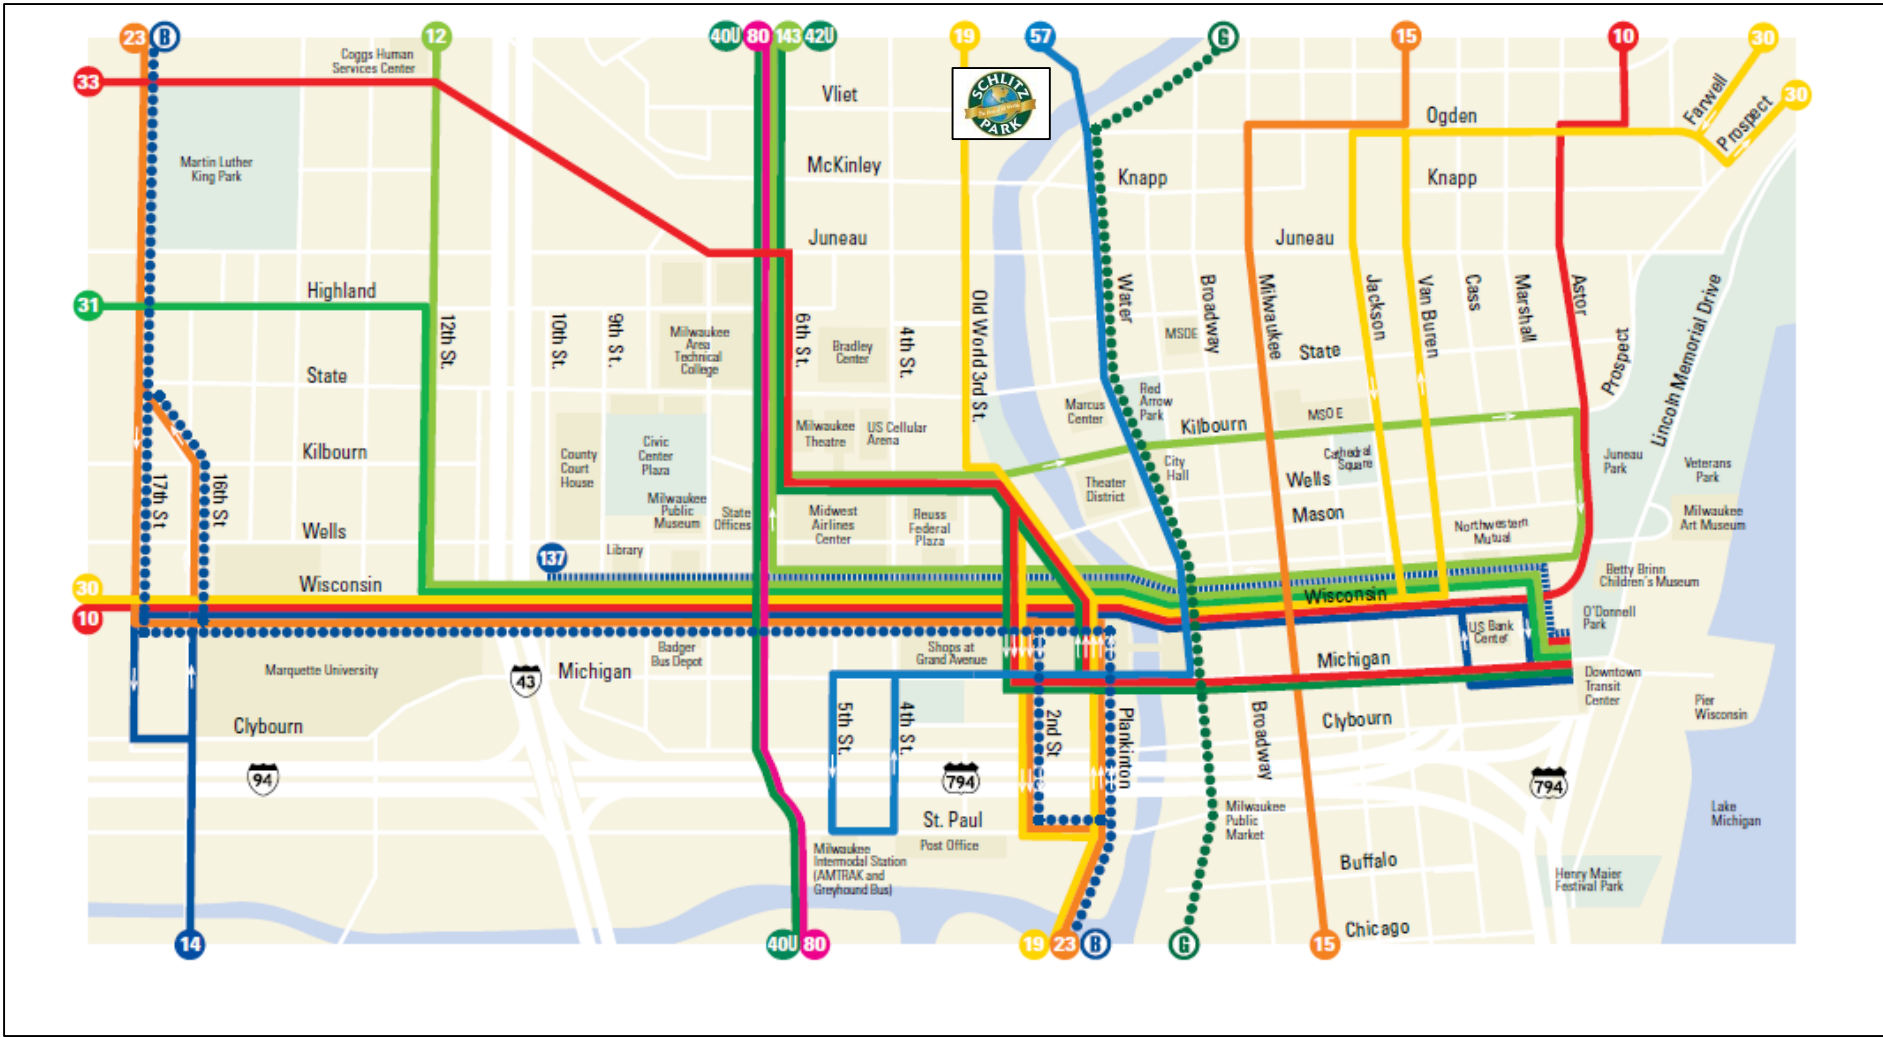

# MCTS DOWNTOWN BUS MAP\*

\* Current as of 2/14. Routes are subject to change frequently, please visit [www.ridemcts.com](http://www.ridemcts.com) to view current route maps