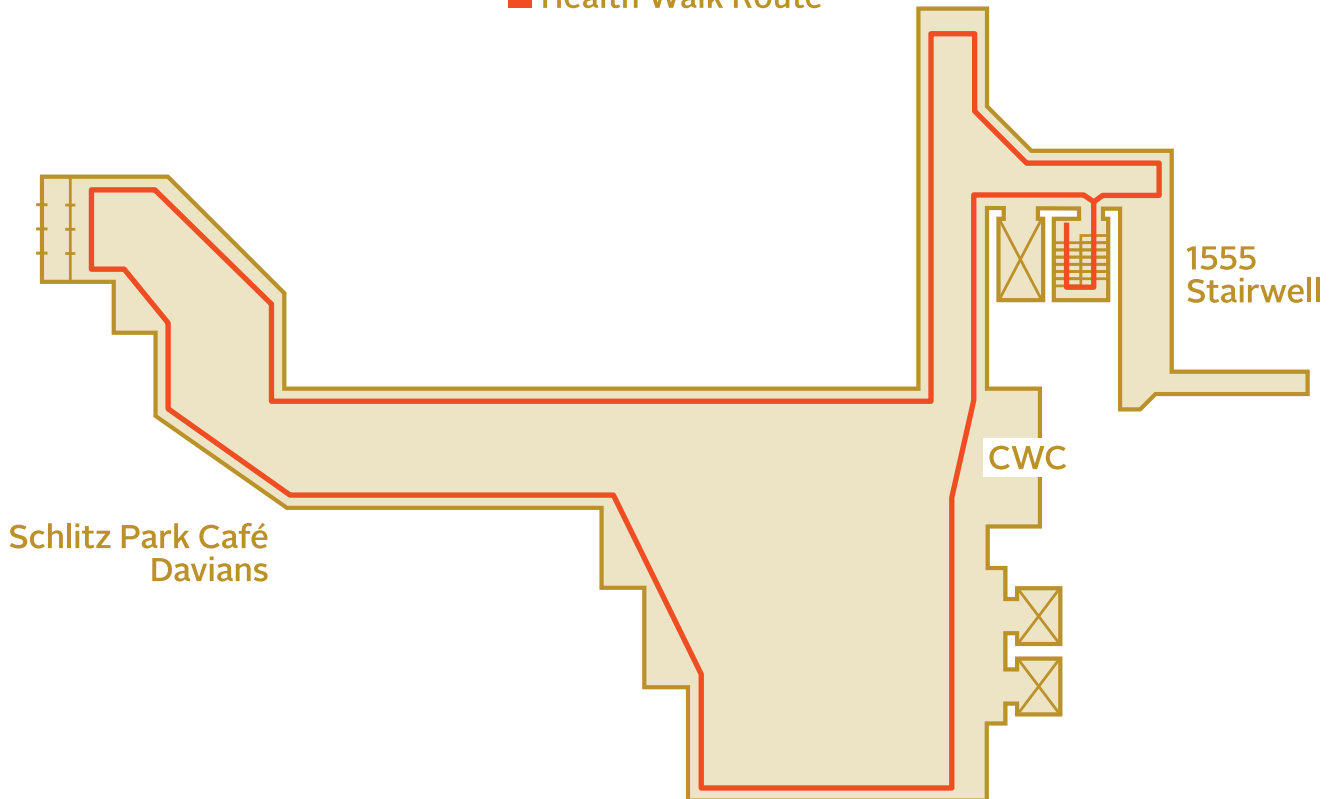

SCHLITZ PARK HEALTH WALK ROUTE

One full walk around the 1st and 2nd floors combined including the 78 steps in the South Stairwell equals approximately ½ mile.

First Floor

■ Health Walk Route

SCHLITZ PARK HEALTH WALK ROUTE

Second Floor

■ Health Walk Route